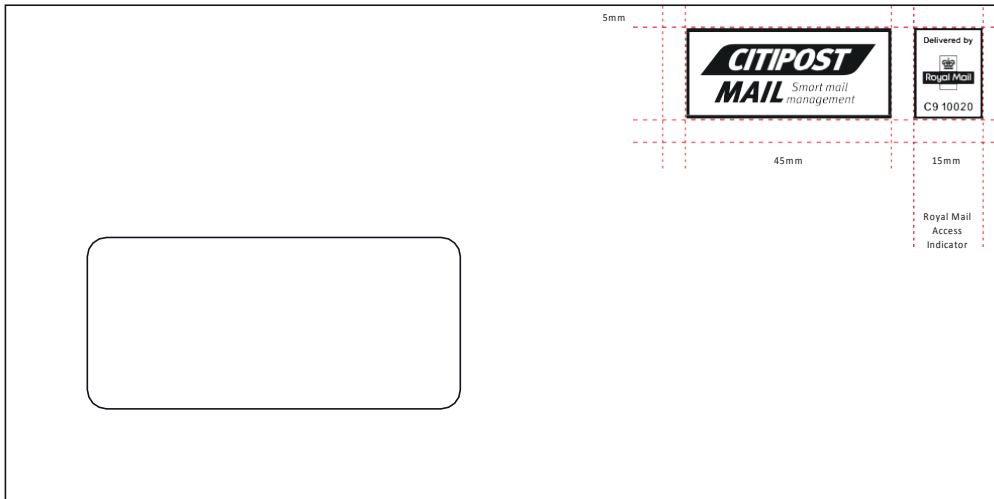

CITIPOST MAIL

Indicia Type, Positioning & Placement Guidelines

Version 1.0

Step 1: Choose an indicium

There are two available indicia sizes. There is no difference between the two indicia in terms of the postal service, simply choose a size that will fit the size of your envelope. The relative size of the 'Citipost Mail' element cannot vary from the options shown here:

Step 2: Choose a colour

There are three different colour indicia to choose from, black and white, colour and white on black, it is simply a matter of choosing the option that has sufficient contrast between the indicia and the background/outer upon which it sits.

Step 3: Position the indicia on your artwork

The top right hand edge of the indicia should be aligned exactly to the top and right hand edges of the envelope. 5mm down and 5mm in from the right hand edge. See overleaf for more details.

Positioning template for our large indicia design

Positioning template for our small indicia design

The top and right hand edge of the indicia zone (as set out in the above indicia templates) must be aligned exactly to the top and right hand edges of the envelope. The indicia must be printed within the indicia zone (75mm across by 30mm deep). Please see the technical envelope specification in Appendix E and the clear addressing standards within the 'Addressing mail guidelines' section of the Royal Mail website: www.royalmail.com for more information.