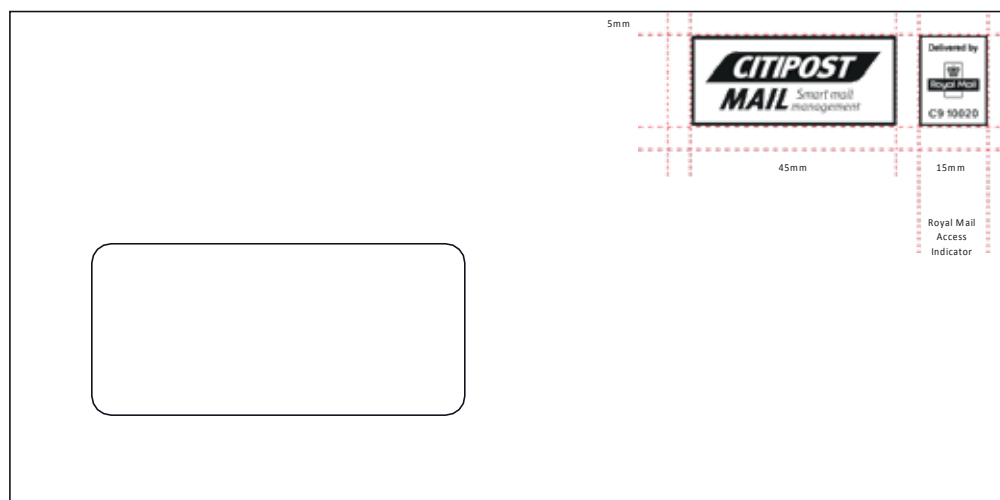

## Step 2: Choose a colour

There are three different colour indicia to choose from, black and white, colour and white on black, it is simply a matter of choosing the option that has sufficient contrast between the indicia and the background/outer upon which it sits.

## Step 3: Position the indicia on your artwork

The top right hand edge of the indicia should be aligned exactly to the top and right hand edges of the envelope. 5mm down and 5mm in from the right hand edge. See overleaf for more details.

### Positioning template for our small indicia design

The top and right hand edge of the indicia zone (as set out in the above indicia templates) must be aligned exactly to the top and right hand edges of the envelope. The indicia must be printed within the indicia zone (75mm across by 30mm deep). Please see the technical envelope specification in Appendix E and the clear addressing standards within the 'Addressing mail guidelines' section of the Royal Mail website: [www.royalmail.com](http://www.royalmail.com) for more information.